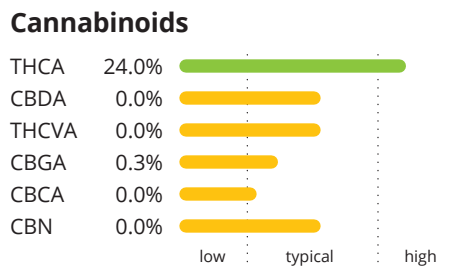

Medicinal Uses

POTENCY Graphs show the amounts relative to products of the same type.

COMPOSITION Amounts by weight. Cannabinoids graph shows the amounts relative to products of the same type.

There are about 100 cannabinoids and 150 terpenes found in cannabis in varying amounts. Small differences in their relative amounts influence a product's effects.