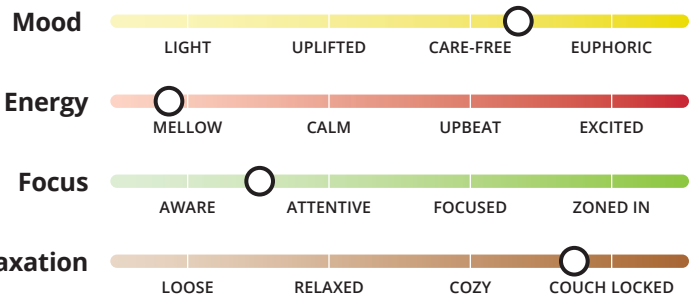

High Expectations

Coastal Farms

EXPERIENCE by Leaf FX™ The unique composition of this product results in this experience for many users.

TYPICAL EXPERIENCE
Relax
Calming and relaxing effects

Activity Pairings

Medicinal Uses

POTENCY Graphs show the amounts relative to products of the same type.

COMPOSITION Amounts by weight. Cannabinoids graph shows the amounts relative to products of the same type.

There are about 100 cannabinoids and 150 terpenes found in cannabis in varying amounts. Small differences in their relative amounts influence a product's effects.