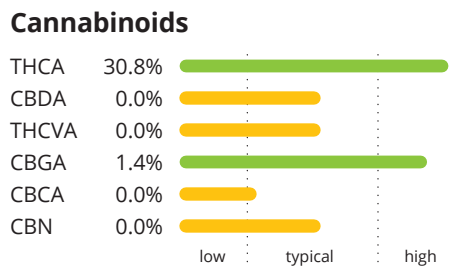

**Medicinal Uses**

**POTENCY** Graphs show the amounts relative to products of the same type.

**COMPOSITION** Amounts by weight. Cannabinoids graph shows the amounts relative to products of the same type.

There are about 100 cannabinoids and 150 terpenes found in cannabis in varying amounts. Small differences in their relative amounts influence a product's effects.

**CULTIVATION**

Harvested: December 1, 2022  
Lighting: LED  
Growth medium: Hydroponic  
Flowering time: 64 days  
Tested: February 15, 2023