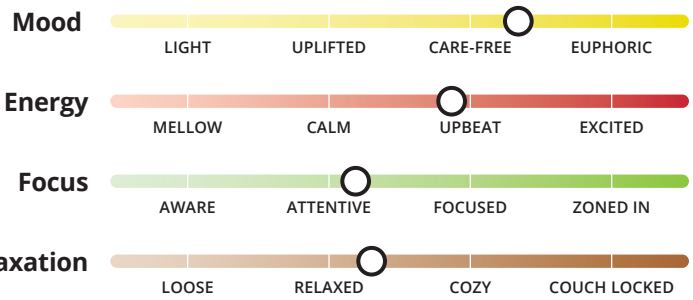

## Mammoth

mammothinc.com

**EXPERIENCE** by Leaf FX™ The unique composition of this product results in this experience for many users.

TYPICAL EXPERIENCE  
**Achieve**  
Enhanced focus and attention

**Activity Pairings**

**Medicinal Uses**

**POTENCY** Graphs show the amounts relative to products of the same type.

**COMPOSITION** Amounts by weight. Cannabinoids graph shows the amounts relative to products of the same type.

There are about 100 cannabinoids and 150 terpenes found in cannabis in varying amounts. Small differences in their relative amounts influence a product's effects.

**CULTIVATION**

Harvested: December 1, 2022  
Lighting: LED  
Growth medium: Hydroponic  
Flowering time: 64 days  
Tested: February 15, 2023